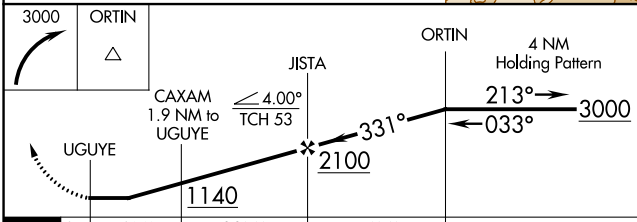

MISSED APPROACH: Climbing right turn to 3000 direct ORTIN and hold.

SEA ASOS 118.0	SEATTLE APP CON 123.85	CLNC DEL 123.85	UNICOM 122.8 (CTAF)
--------------------------	----------------------------------	---------------------------	-------------------------------

NW-1, 02 DEC 2021 to 30 DEC 2021

NW-1, 02 DEC 2021 to 30 DEC 2021

ELEV 63

CATEGORY	A	B	C	D
CIRCLING	920-1¼ 857 (900-1¼)	1040-1½ 977 (1000-1½)	NA	

MRL Rwy 16-34
REIL Rwy 16 and 34