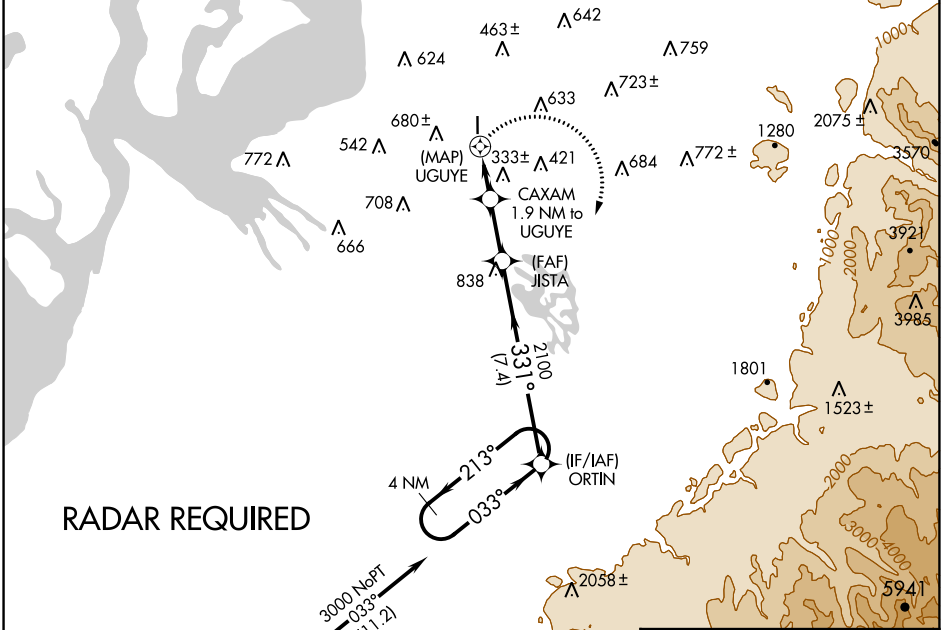

APP CRS 331°	Rwy Idg TDZE Apt Elev	N/A N/A 63
------------------------	-----------------------------	---------------------------------------

RNAV (GPS)-A

AUBURN MUNI (S50)

NA Circling NA west of Rwy 16-34.
DME/DME RNP-0.3 NA. Procedure NA at night.
Use Seattle-Tacoma Intl altimeter setting.

MISSED APPROACH: Climbing right turn to 3000 direct ORTIN and hold.

SEA ASOS 118.0	SEATTLE APP CON 123.85	CLNC DEL 123.85	UNICOM 122.8 (CTAF)
--------------------------	----------------------------------	---------------------------	-------------------------------

NW-1, 02 DEC 2021 to 30 DEC 2021

NW-1, 02 DEC 2021 to 30 DEC 2021

ELEV 63

CATEGORY	A	B	C	D
CIRCLING	920-1¼ 857 (900-1¼)	1040-1½ 977 (1000-1½)	NA	

MRL Rwy 16-34
REIL Rwy 16 and 34