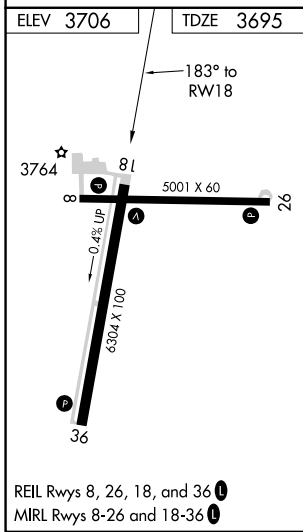

WAAS CH 86613 W18A	APP CRS 183°	Rwy Idg TDZE Apt Elev	6304 3695 3706
--	------------------------	-----------------------------	---

RNAV (GPS) RWY 18

SOUTHEAST COLORADO RGNL (L.A.A)

RNP APCH.	MISSED APPROACH: Climb to 6200 direct IHIYO and hold.
<p>▼ For uncompensated Baro-VNAV systems, LNAV/VNAV NA below -22°C or above 54°C.</p> <p>▲</p>	

ASOS 135.625	DENVER CENTER 133.4 377.175	UNICOM 122.8 (CTAF) 1
------------------------	---------------------------------------	---------------------------------

CATEGORY	A	B	C	D
LPV DA	3945-1 250 (300-1)			
LNAV/VNAV DA	4014-1¼ 319 (400-1¼)			
LNAV MDA	4260-1	565 (600-1)	4260-1½	565 (600-1½)