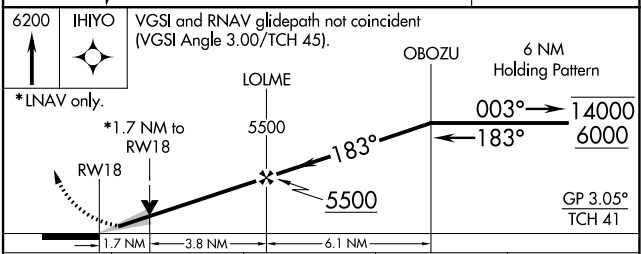

WAAS CH 86613 W18A	APP CRS 183°	Rwy Idg TDZE Apt Elev	6304 3695 3706
--	------------------------	-----------------------------	---

RNAV (GPS) RWY 18

SOUTHEAST COLORADO RGNL (L.A.A)

RNP APCH.	MISSED APPROACH: Climb to 6200 direct IHIYO and hold.
<p>▼ For uncompensated Baro-VNAV systems, LNAV/VNAV NA below -22°C or above 54°C.</p> <p>▲</p>	

ASOS 135.625	DENVER CENTER 133.4 377.175	UNICOM 122.8 (CTAF) 1
------------------------	---------------------------------------	---------------------------------

CATEGORY	A	B	C	D
LPV DA	3945-1 250 (300-1)			
LNAV/VNAV DA	4014-1¼ 319 (400-1¼)			
LNAV MDA	4260-1	565 (600-1)	4260-1½	565 (600-1½)