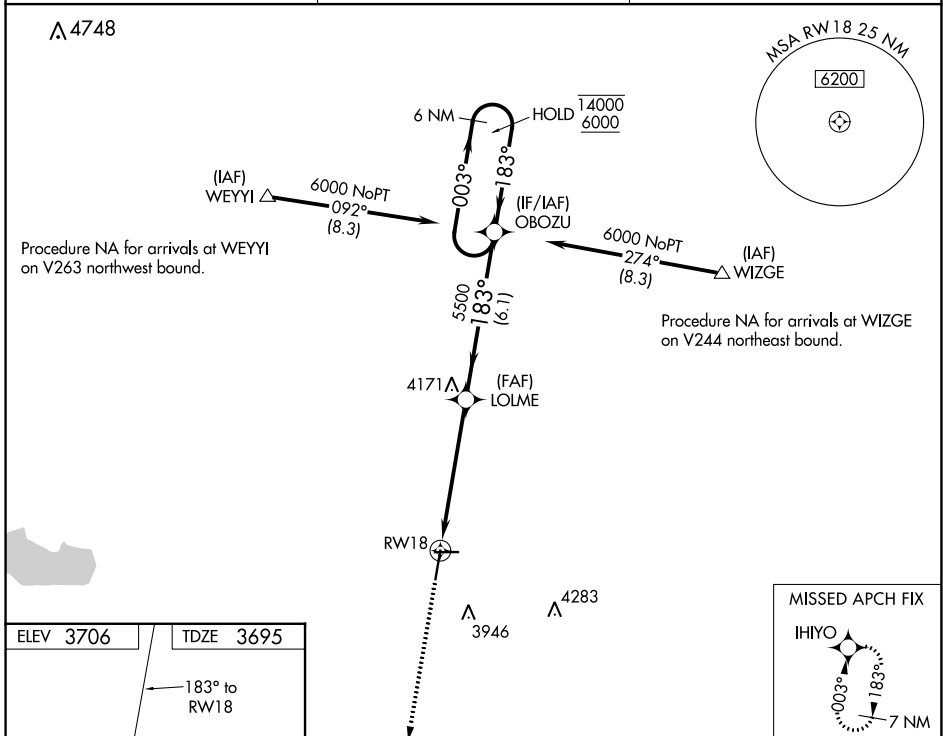

WAAS CH 86613 W18A	APP CRS 183°	Rwy Idg TDZE Apt Elev	6304 3695 3706
--	------------------------	-----------------------------	---

RNAV (GPS) RWY 18

SOUTHEAST COLORADO RGNL (L.A.A)

RNP APCH.	MISSED APPROACH: Climb to 6200 direct IHIYO and hold.
<p>▼ For uncompensated Baro-VNAV systems, LNAV/VNAV NA below -22°C or above 54°C.</p> <p>▲</p>	

ASOS 135.625	DENVER CENTER 133.4 377.175	UNICOM 122.8 (CTAF) 1
------------------------	---------------------------------------	---------------------------------

CATEGORY	A	B	C	D
LPV DA	3945-1 250 (300-1)			
LNAV/VNAV DA	4014-1¼ 319 (400-1¼)			
LNAV MDA	4260-1	565 (600-1)	4260-1½	565 (600-1½)

SW-1, 22 FEB 2024 to 21 MAR 2024

SW-1, 22 FEB 2024 to 21 MAR 2024