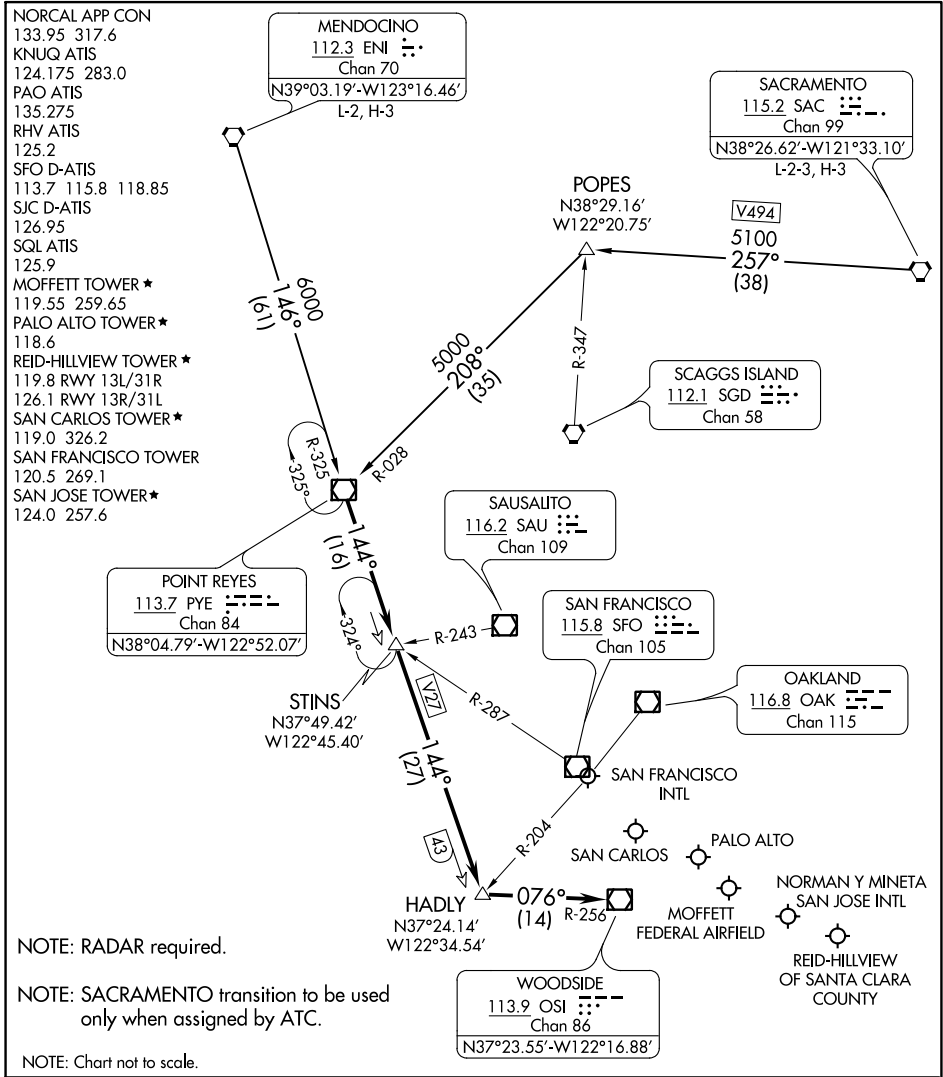

(PYE.PYE3) 21224

POINT REYES THREE ARRIVAL

AL-375 (FAA)

SAN FRANCISCO, CALIFORNIA

SW-2, 09 SEP 2021 to 07 OCT 2021

SW-2, 09 SEP 2021 to 07 OCT 2021

ARRIVAL ROUTE DESCRIPTION

MENDOCINO TRANSITION (ENI.PYE3): From over ENI VORTAC on ENI R-146 and PYE R-325 to PYE VOR/DME. Thence. . .

SACRAMENTO TRANSITION (SAC.PYE3): From over SAC VORTAC on SAC R-257 and PYE R-028 to PYE VOR/DME. Thence. . .

. . . From over PYE VOR/DME on PYE R-144 to HADLY, then on OSI R-256 to OSI VOR/DME. Expect RADAR vectors to final approach course.

POINT REYES THREE ARRIVAL

(PYE.PYE3) 22JUN17

SAN FRANCISCO, CALIFORNIA