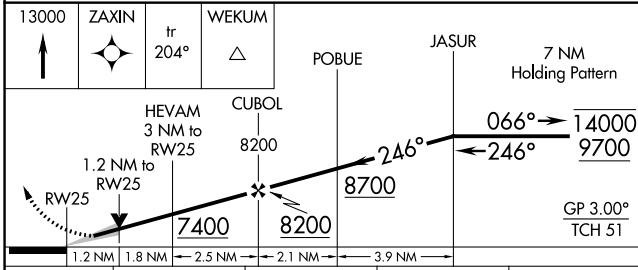

WAAS CH 72718 W25A	APP CRS 246°	Rwy Idg TDZE Apt Elev 7200 6405 6416
--	------------------------	--

RNAV (GPS) RWY 25

SHOW LOW RGNL (SOW)

RNP APCH-GPS.	MISSED APPROACH: Climb to 13000 direct ZAXIN and on track 204° to WEKUM and hold, continue climb-in-hold to 13000.
---------------	--

CATEGORY	A	B	C	D
LPV DA		6605-3/4	200 (200-3/4)	
LNAV/VNAV DA		6704-7/8	299 (300-7/8)	
LNAV MDA	6820-1	415 (500-1)	6820-1 1/8	415 (500-1 1/8)
C CIRCLING	6840-1 424 (500-1)	6880-1 464 (500-1)	7180-2 1/4 764 (800-2 1/4)	7340-3 924 (1000-3)