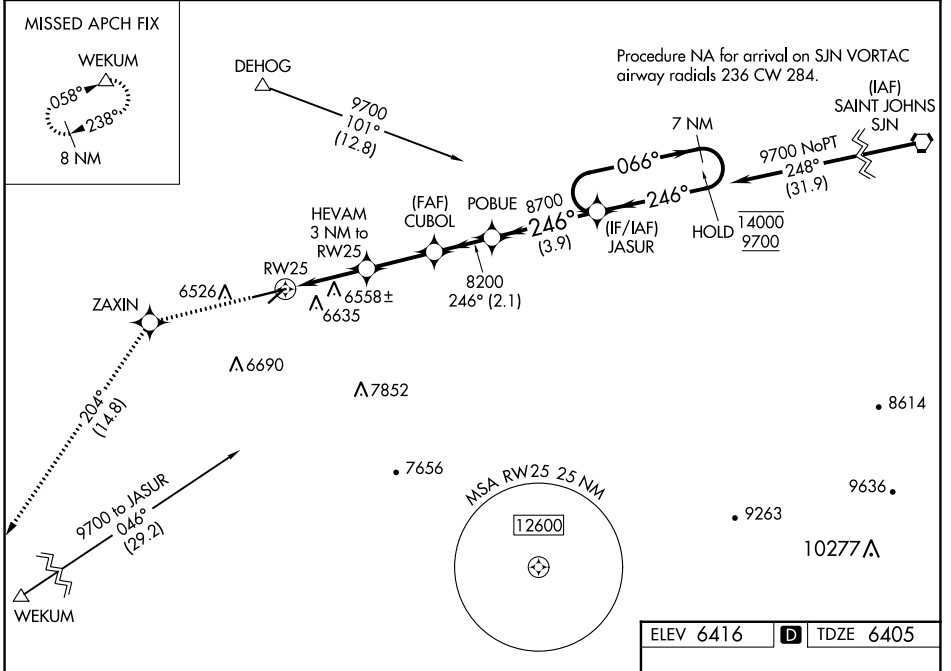

WAAS CH 72718 W25A	APP CRS 246°	Rwy Idg TDZE Apt Elev 7200 6405 6416
--	------------------------	--

RNAV (GPS) RWY 25

SHOW LOW RGNL (SOW)

RNP APCH-GPS.	MISSED APPROACH: Climb to 13000 direct ZAXIN and on track 204° to WEKUM and hold, continue climb-in-hold to 13000.
---------------	--

AWOS-3 118.075	ALBUQUERQUE CENTER 132.9 239.05	UNICOM 123.0 (CTAF) 0
--------------------------	---	---------------------------------

SW-4, 23 MAR 2023 to 20 APR 2023

SW-4, 23 MAR 2023 to 20 APR 2023

ELEV 6416	D TDZE 6405
-----------	--------------------

CATEGORY	A	B	C	D
LPV DA		6605-3/4	200 (200-3/4)	
LNAV/VNAV DA		6704-7/8	299 (300-7/8)	
LNAV MDA	6820-1	415 (500-1)	6820-1 1/8	415 (500-1 1/8)
C CIRCLING	6840-1 424 (500-1)	6880-1 464 (500-1)	7180-2 1/4 764 (800-2 1/4)	7340-3 924 (1000-3)