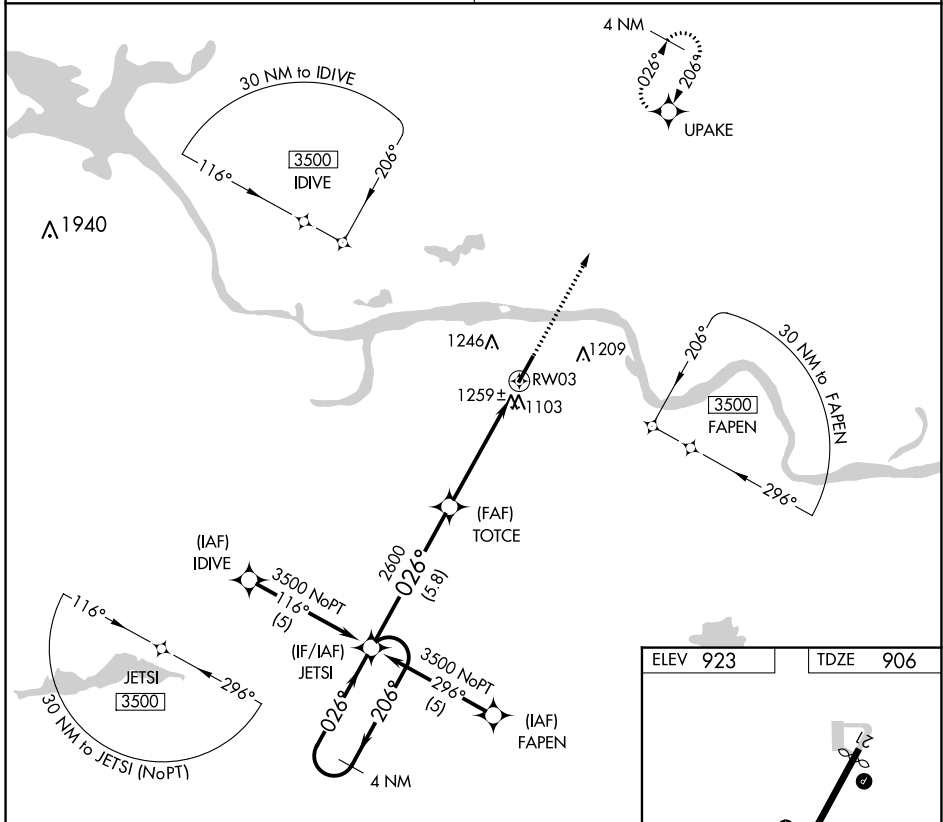

# RNAV (GPS) RWY 3

PETIT JEAN PARK (MPJ)

APP CRS <b>026°</b>	Rwy Idg <b>5414</b>
	TDZE <b>906</b>
	Apt Elev <b>923</b>

**▽** Use Russellville altimeter setting.  
**▲ NA** Procedure NA at night.  
 GPS or RNP-0.3 required. DME/DME RNP-0.3 NA.

**MISSED APPROACH:** Climb to 3500 via 026° course to UPAKE WP and hold.

MEMPHIS CENTER  
**128.475 377.15**

CTAF  
**122.9**

CATEGORY	A	B	C	D
LNVA MDA	1620-1	714 (800-1)	1620-2 714 (800-2)	NA
CIRCLING	1700-1 777 (800-1)	1720-1 ¼ 797 (800-1 ¼)	1720-2 ¼ 797 (800-2 ¼)	NA

SC-1, 22 FEB 2024 to 21 MAR 2024

SC-1, 22 FEB 2024 to 21 MAR 2024