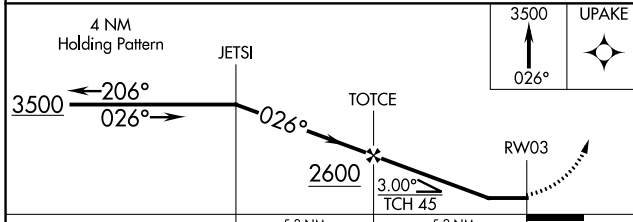

# RNAV (GPS) RWY 3

PETIT JEAN PARK (MPJ)

APP CRS <b>026°</b>	Rwy Idg <b>5414</b>
	TDZE <b>906</b>
	Apt Elev <b>923</b>

**▽** Use Russellville altimeter setting.  
**▲ NA** Procedure NA at night.  
 GPS or RNP-0.3 required. DME/DME RNP-0.3 NA.

**MISSED APPROACH:** Climb to 3500 via 026° course to UPAKE WP and hold.

MEMPHIS CENTER  
**128.475 377.15**

CTAF  
**122.9**

CATEGORY	A	B	C	D
LNVA MDA	1620-1	714 (800-1)	1620-2 714 (800-2)	NA
CIRCLING	1700-1 777 (800-1)	1720-1 ¼ 797 (800-1 ¼)	1720-2 ¼ 797 (800-2 ¼)	NA