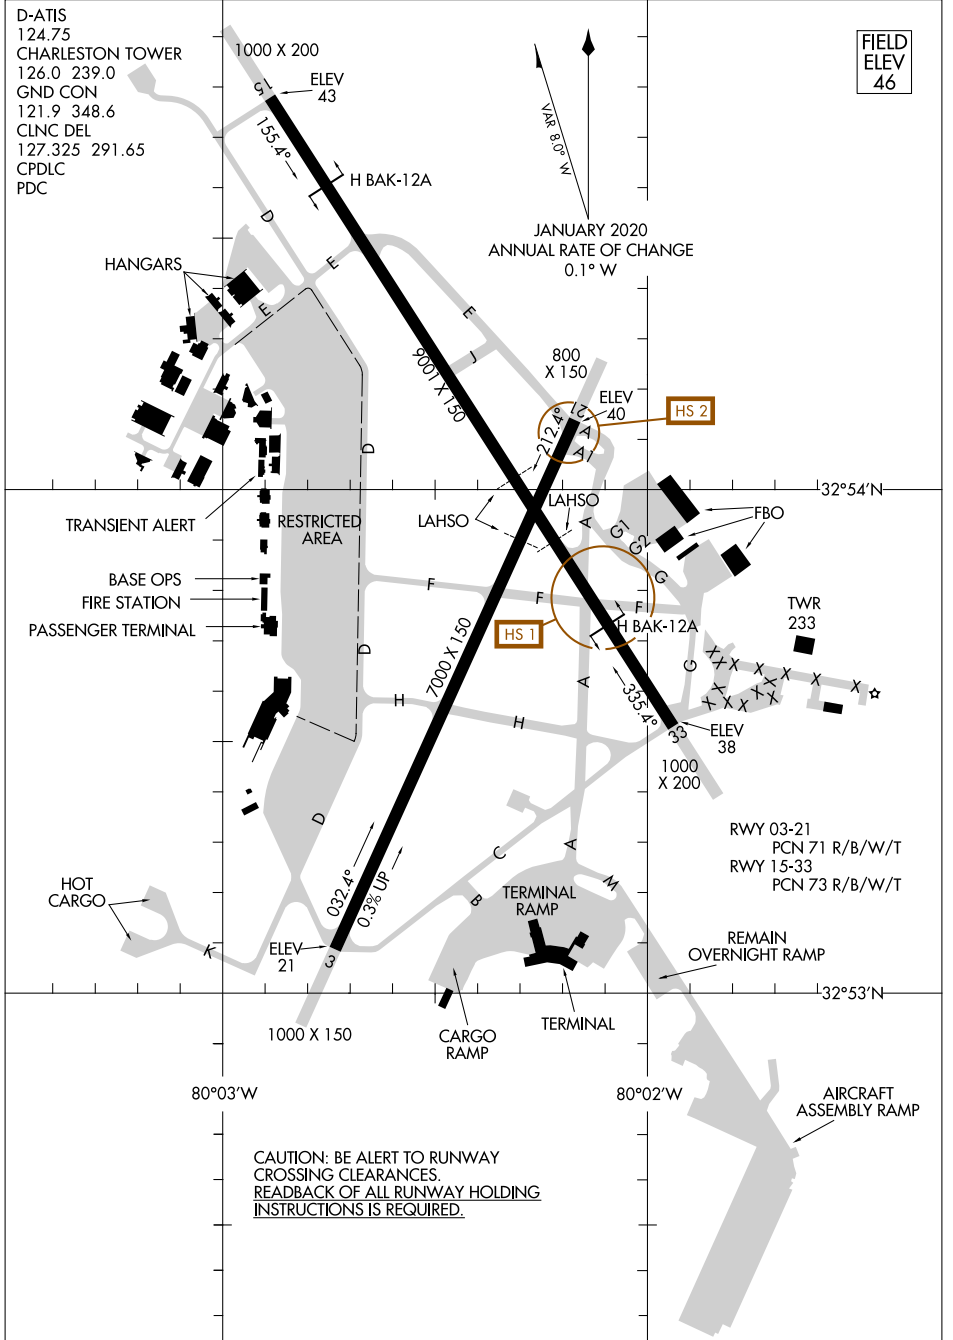

23110

AIRPORT DIAGRAM

AL-76 (FAA)

CHARLESTON AFB/INTL (CHS)
CHARLESTON, SOUTH CAROLINA

SE-2, 22 FEB 2024 to 21 MAR 2024

SE-2, 22 FEB 2024 to 21 MAR 2024

AIRPORT DIAGRAM

23110

CHARLESTON, SOUTH CAROLINA
CHARLESTON AFB/INTL (CHS)