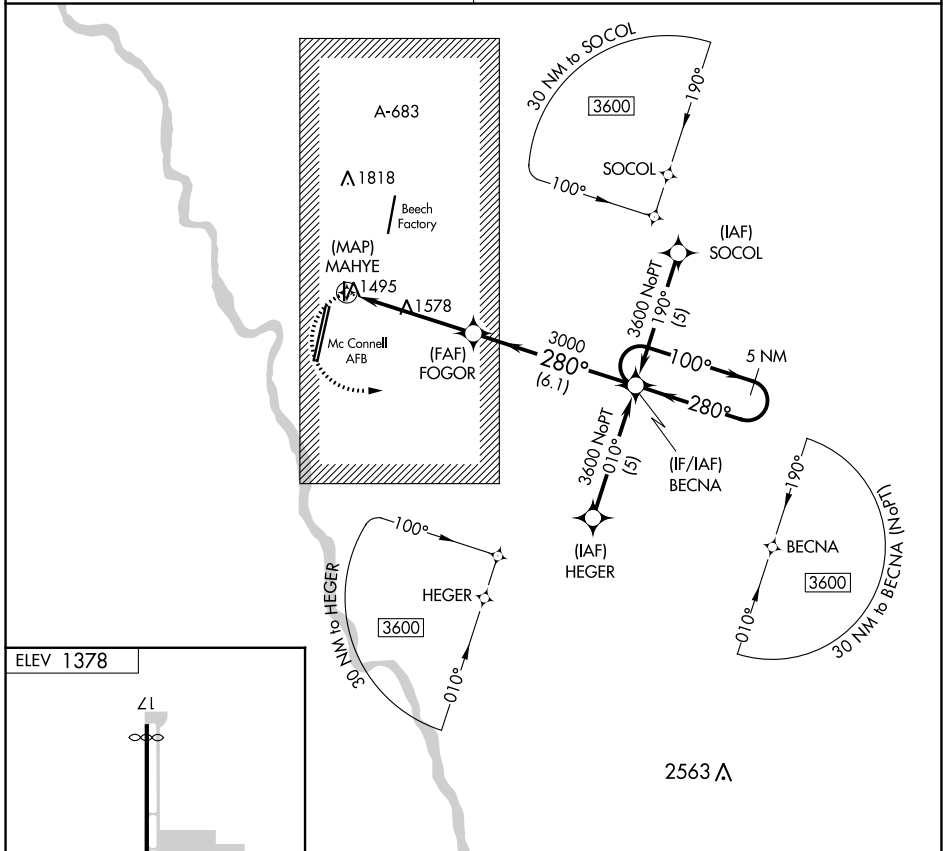

APP CRS 280°	Rwy Idg TDZE Apt Elev	N/A N/A 1378
------------------------	-----------------------------	---

RNAV (GPS)-D

CESSNA ACFT FLD (CEA)

▲ NA DME/DME RNP-0.3 NA. Procedure NA at night. Use Wichita Dwight D Eisenhower Nil altimeter setting; when not received, use Colonel James Jabara altimeter setting.

MISSED APPROACH: Climbing left turn to 3600 direct BECNA and hold.

WICHITA APP CON
134.8 269.1

CTAF
122.9

NC-2, 22 FEB 2024 to 21 MAR 2024

NC-2, 22 FEB 2024 to 21 MAR 2024

CATEGORY	A	B	C	D
CIRCLING	1920-1	542 (600-1)	1960-1½ 582 (600-1½)	NA