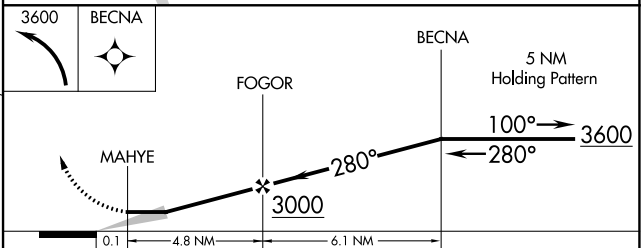

MISSED APPROACH: Climbing left turn to 3600 direct BECNA and hold.

WICHITA APP CON
134.8 269.1

CTAF
122.9

NC-2, 22 FEB 2024 to 21 MAR 2024

NC-2, 22 FEB 2024 to 21 MAR 2024

CATEGORY	A	B	C	D
CIRCLING	1920-1	542 (600-1)	1960-1½ 582 (600-1½)	NA