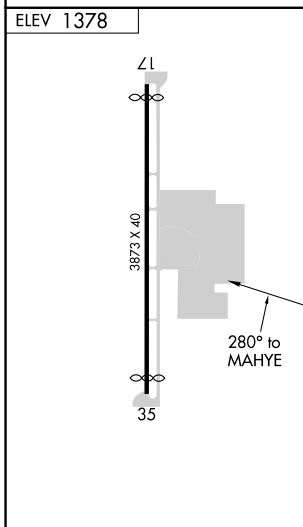

MISSED APPROACH: Climbing left turn to 3600 direct BECNA and hold.

WICHITA APP CON
134.8 269.1

CTAF
122.9

NC-2, 22 FEB 2024 to 21 MAR 2024

NC-2, 22 FEB 2024 to 21 MAR 2024

CATEGORY	A	B	C	D
CIRCLING	1920-1	542 (600-1)	1960-1½ 582 (600-1½)	NA