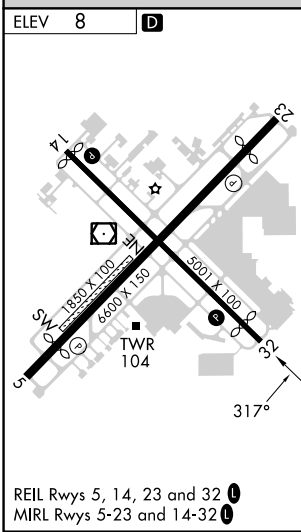

APP CRS 317°	Rwy Idg TDZE Apt Elev	N/A N/A 8
------------------------	-----------------------------	--------------------------------------

RNAV (GPS)-A

NAPLES MUNI (APF)

RNP APCH.			MISSED APPROACH: Climbing right turn to 2300 direct CORFU and hold.		
ATIS 134.225	FORT MYERS APP CON★ 124.125 371.85	NAPLES TOWER★ 128.5 (CTAF)	GND CON 121.6	CLNC DEL 118.0	CLNC DEL 124.125 (When twr closed)

2300	CORFU	HIJEG	4 NM Holding Pattern
MEKBE 2.2 NM to RW32	NONLE	HIJEG	4 NM
RW32	1500	6000	2000
740	317°	137°	317°
2.2 NM	2.4 NM	5 NM	
CATEGORY	A	B	C
CIRCLING	580-1	572 (600-1)	680-2 672 (700-2)
			820-2¾ 812 (900-2¾)