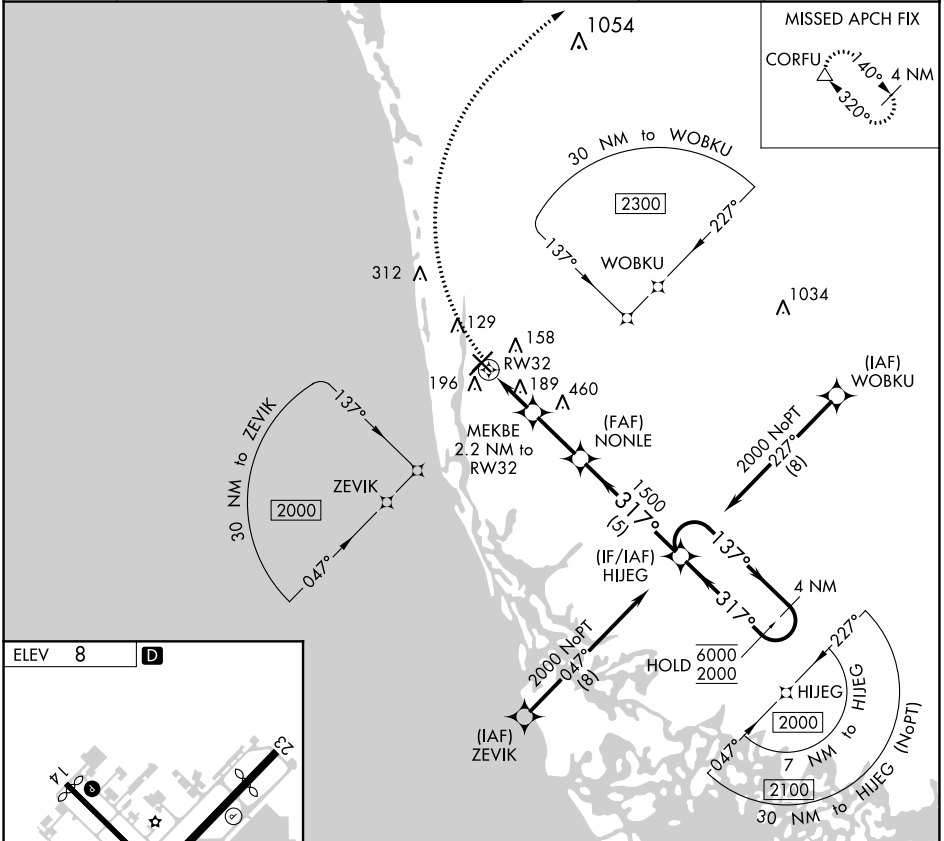

APP CRS 317°	Rwy Idg TDZE Apt Elev	N/A N/A 8
------------------------	-----------------------------	--------------------------------------

RNAV (GPS)-A

NAPLES MUNI (APF)

RNP APCH.			MISSED APPROACH: Climbing right turn to 2300 direct CORFU and hold.		
ATIS 134.225	FORT MYERS APP CON★ 124.125 371.85	NAPLES TOWER★ 128.5 (CTAF)	GND CON 121.6	CLNC DEL 118.0	CLNC DEL 124.125 (When twr closed)

2300	CORFU	HIJEG	4 NM Holding Pattern
MEKBE 2.2 NM to RW32	NONLE	HIJEG	4 NM
RW32	1500	6000	2000
740	317°	137°	317°
2.2 NM	2.4 NM	5 NM	
CATEGORY	A	B	C
CIRCLING	580-1	572 (600-1)	680-2 672 (700-2)
			820-2¾ 812 (900-2¾)

SE-3, 22 FEB 2024 to 21 MAR 2024

SE-3, 22 FEB 2024 to 21 MAR 2024