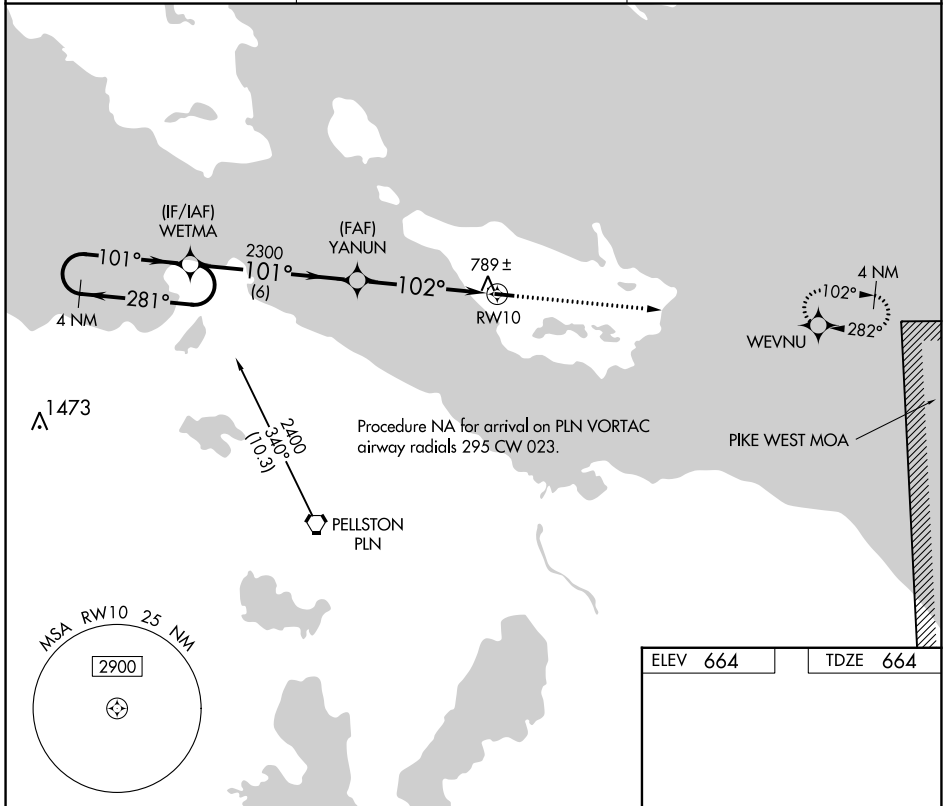

APP CRS	Rwy Idg	3498
102°	TDZE	664
	Apt Elev	664

RNAV (GPS) RWY 10

BOIS BLANC ISLAND (6Y1)

NA	DME/DME RNP-0.3 NA. Use Cheboygan altimeter setting.	MISSED APPROACH: Climb to 4000 direct WEVNU and hold, continue climb-in-hold to 4000.
----	---	---

SLH AWOS-3 118.175	MINNEAPOLIS CENTER 134.6 354.05	CTAF 122.9
------------------------------	---	----------------------

EC-1, 22 FEB 2024 to 21 MAR 2024

EC-1, 22 FEB 2024 to 21 MAR 2024

CATEGORY	A	B	C	D
LNVA MDA	1060-1	396 (400-1)	NA	
CIRCLING	1120-1	456 (500-1)	NA	

ELEV 664	TDZE 664
----------	----------

REIL Rwy 28

MIRL Rwy 10-28