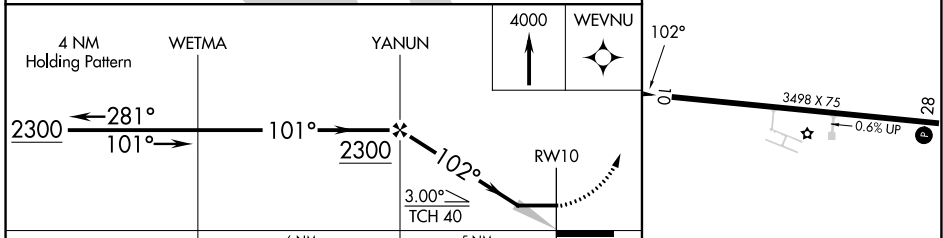

CATEGORY	A	B	C	D
LNVA MDA	1060-1	396 (400-1)	NA	
CIRCLING	1120-1	456 (500-1)	NA	

ELEV 664	TDZE 664

REIL Rwy 28

MIRL Rwy 10-28