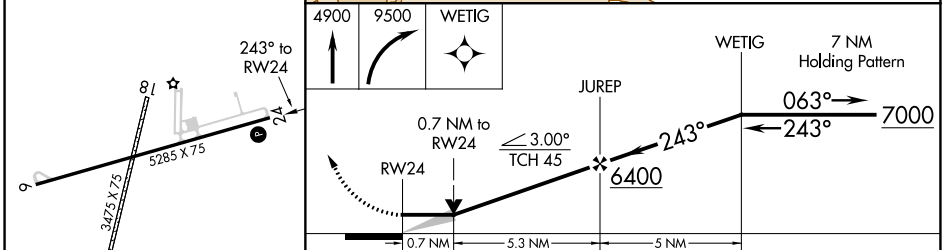

WAAS CH 70640 W24A	APP CRS 243°	Rwy Idg 5285 TDZE 4477 Apt Elev 4494
---------------------------------	------------------------	---

RNAV (GPS) RWY 24

BIG TIMBER AT HOWARD FLD (6SØ)

<p>Circling Rwy 18, 36 NA at night. DME/DME RNP- 0.3 NA.</p>	<p>MISSED APPROACH: Climb to 4900 then climbing right turn to 9500 direct WETIG and hold, continue climb-in-hold to 9500.</p>
--	---

AWOS-3 132.05	SALT LAKE CENTER 127.75 351.9	UNICOM 122.8 (CTAF) Ø
-------------------------	---	---------------------------------

NW-1, 22 FEB 2024 to 21 MAR 2024

NW-1, 22 FEB 2024 to 21 MAR 2024

ELEV 4494	TDZE 4477
-----------	-----------

CATEGORY	A	B	C	D
LP MDA	4740-1 263 (300-1)			
LNAV MDA	4780-1 303 (300-1)			
CIRCLING	4860-1 366 (400-1)	4960-1 466 (500-1)	5160-1¾ 666 (700-1¾)	5340-2¾ 846 (900-2¾)