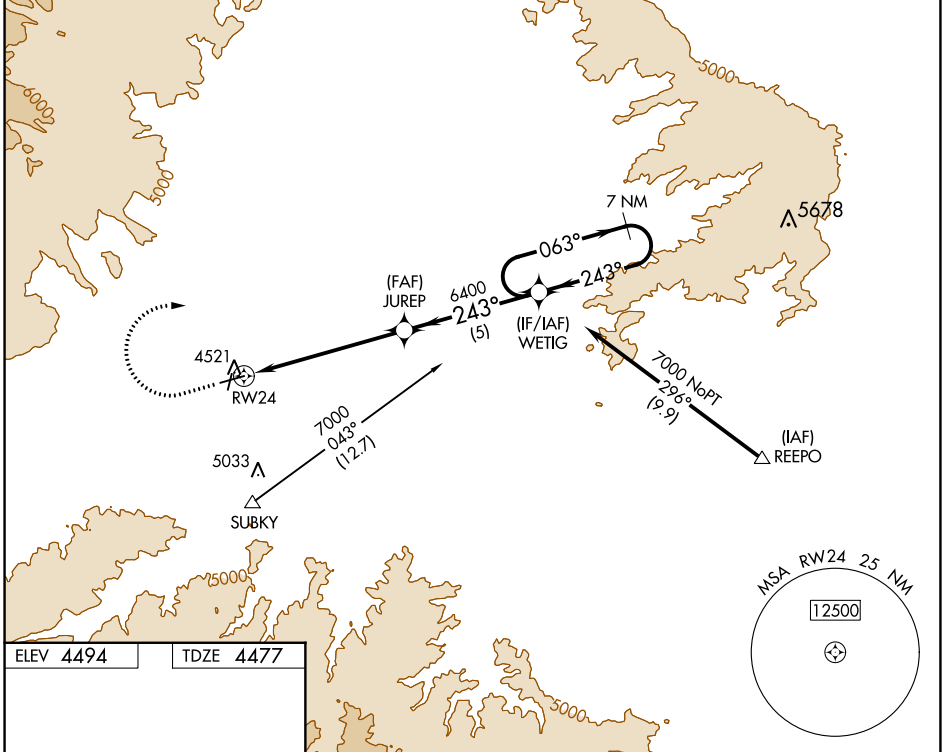

WAAS CH 70640 W24A	APP CRS 243°	Rwy Idg 5285 TDZE 4477 Apt Elev 4494
---------------------------------	------------------------	---

RNAV (GPS) RWY 24

BIG TIMBER AT HOWARD FLD (6SØ)

<p>Circling Rwy 18, 36 NA at night. DME/DME RNP- 0.3 NA.</p>	<p>MISSED APPROACH: Climb to 4900 then climbing right turn to 9500 direct WETIG and hold, continue climb-in-hold to 9500.</p>
--	---

AWOS-3 132.05	SALT LAKE CENTER 127.75 351.9	UNICOM 122.8 (CTAF) Ø
-------------------------	---	---------------------------------

NW-1, 22 FEB 2024 to 21 MAR 2024

NW-1, 22 FEB 2024 to 21 MAR 2024

ELEV 4494	TDZE 4477
-----------	-----------

CATEGORY	A	B	C	D
LP MDA	4740-1 263 (300-1)			
LNAV MDA	4780-1 303 (300-1)			
CIRCLING	4860-1 366 (400-1)	4960-1 466 (500-1)	5160-1¾ 666 (700-1¾)	5340-2¾ 846 (900-2¾)