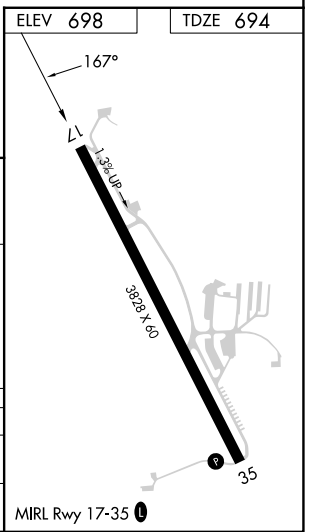

CATEGORY	A	B	C	D
LP MDA	1240-1	546 (600-1)	NA	NA
LNAV MDA	1360-1	666 (700-1)	NA	NA