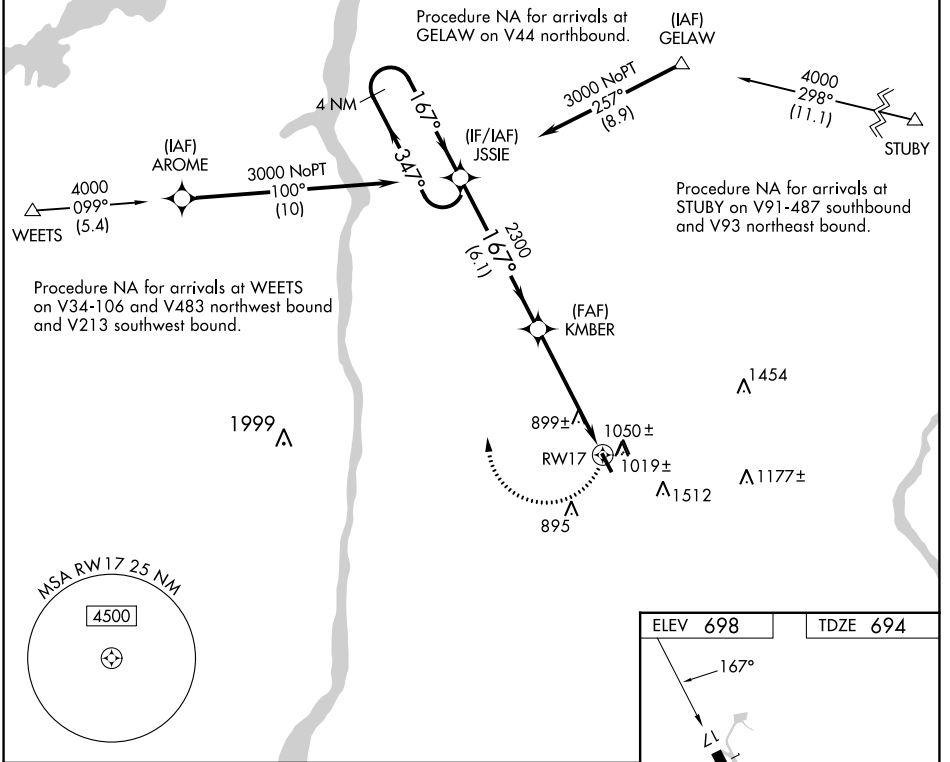

WAAS CH 78008 W17A	APP CRS 167°	Rwy Idg TDZE 694 Apt Elev 698	3828 694 698
--	------------------------	---	---

RNAV (GPS) RWY 17

SKY ACRES (44N)

RNP APCH.		MISSED APPROACH: Climbing right turn to 3000 direct JSSIE and hold.
<p>▼</p> <p>▲ NA Use Newburgh altimeter setting; when not received, procedure NA. Rwy 17 helicopter visibility reduction below 3/4 SM NA.</p> <p>☒ -23°C</p>		

SWF ASOS 124,575	POU ASOS 126.75	NEW YORK APP CON 132.75 363.1	UNICOM 122.8 (CTAF) 0
----------------------------	---------------------------	---	---------------------------------

NE-2, 22 FEB 2024 to 21 MAR 2024

NE-2, 22 FEB 2024 to 21 MAR 2024

CATEGORY	A	B	C	D
LP MDA	1240-1	546 (600-1)	NA	NA
LNAV MDA	1360-1	666 (700-1)	NA	NA