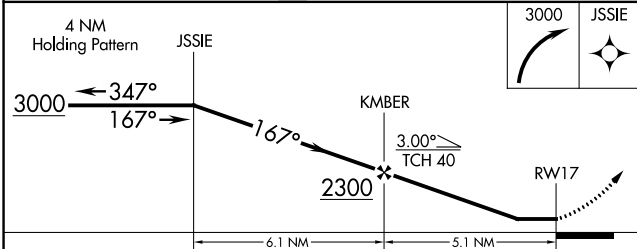

CATEGORY	A	B	C	D
LP MDA	1240-1	546 (600-1)	NA	NA
LNAV MDA	1360-1	666 (700-1)	NA	NA